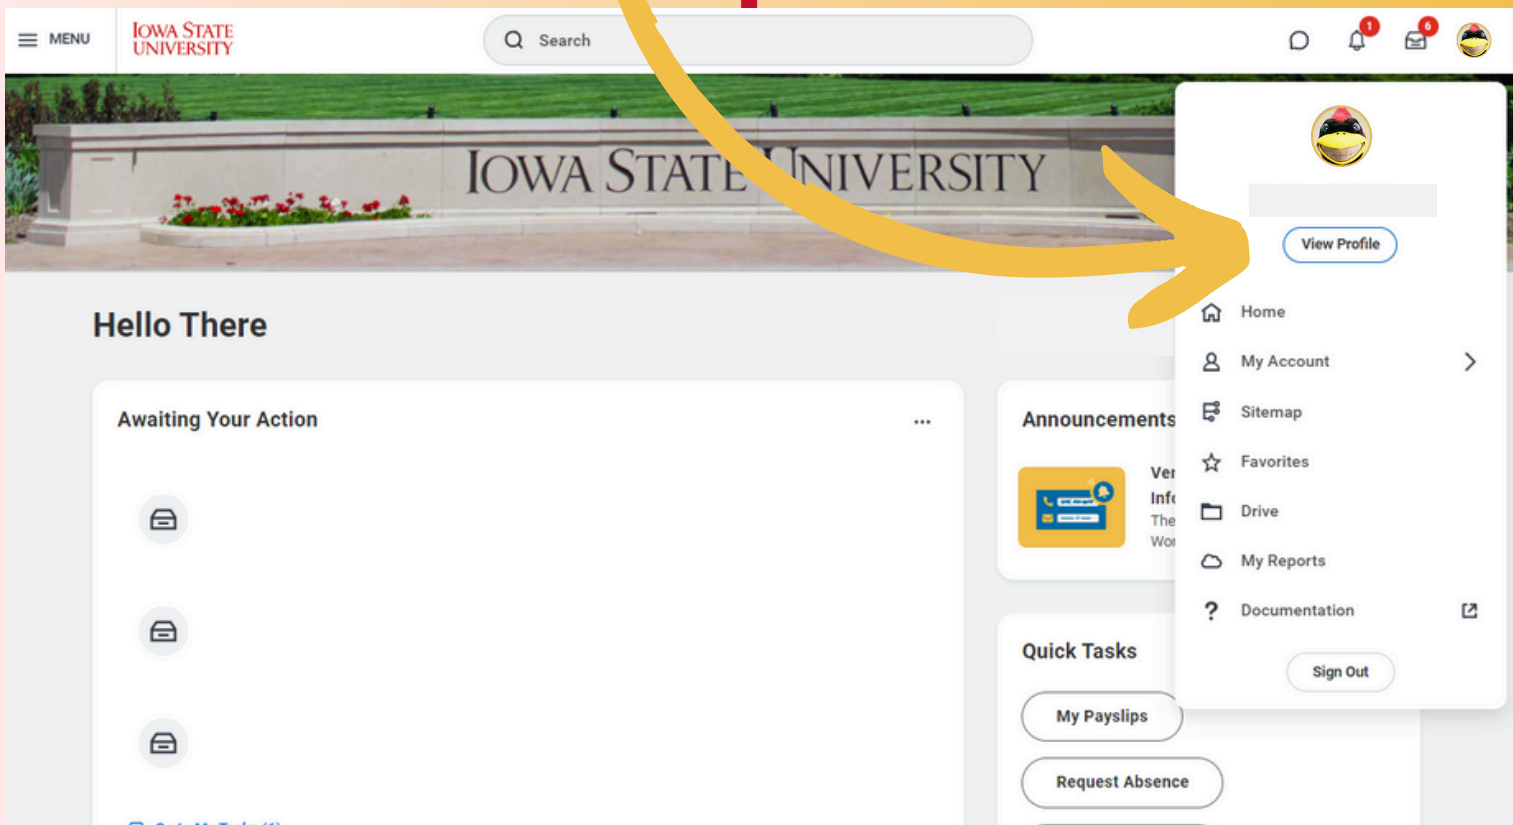

## Step-By-Step Guide

### GO TO WORKDAY

- Navigate to the top right-hand corner of your workday.
- Click on the profile icon located there.

### NEXT STEP

- Underneath the profile picture, find and click on the "view profile" icon.